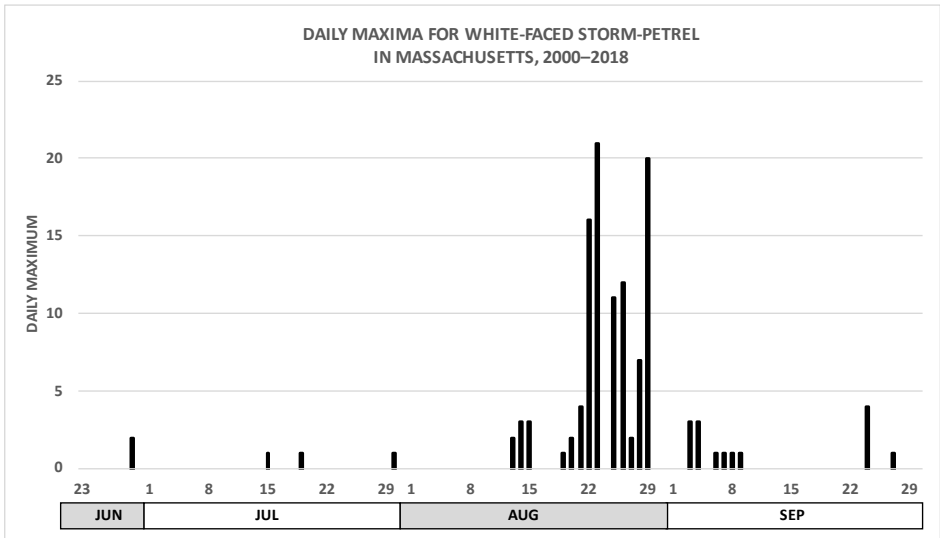

August recorded ten days of temperatures above 90 degrees. The highest temperature for Boston for the month was 98 degrees on August 29 and the average for the month was 77 degrees, five degrees above normal. Rainfall totaled 4.65 inches, 1.3 inches above normal. The weather made headline news in August when a tornado touched down in the towns of Dudley and Webster in Worcester County. Winds from the twister, clocking up to 110 mph, completely destroyed two buildings on Main Street in Webster. Other areas in central and eastern Massachusetts experienced torrential downpours with flash flooding.

R. Stymeist

WATERFOWL THROUGH IBISES

A **Black-bellied Whistling-Duck** was photographed at Westport at the end of July. This southern species has recently been increasing its range, and together with a propensity for

Figure 2. White-faced Storm-Petrel status in Massachusetts. Daily maxima from June–August 2000–2018. Data from eBird.org and *Bird Observer*.

wandering, has been turning up almost annually in the state since the first record in Ipswich ten years ago.