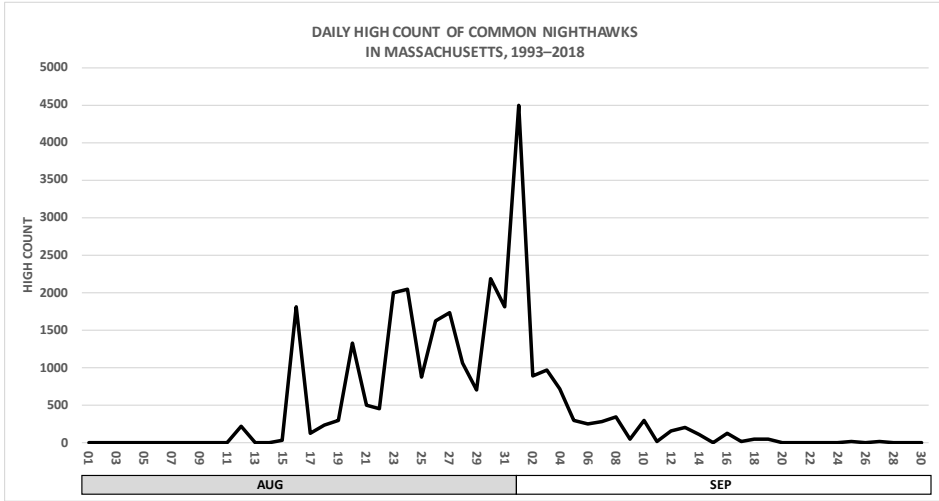

BIRD SIGHTINGS

July–August 2018

Neil Hayward and Robert H. Stymeist

Figure 1. Fall migration of Common Nighthawk in Massachusetts. Daily maxima in August and September from 1993–2018. Data from eBird.org.

If you like heat and humidity, 2018 was your summer! It was the warmest meteorological summer (June–August) on record, surpassing the sweltering summer of 1983. The months of July and August were each the warmest on record for Boston. The summer was characterized by a seemingly persistent tropical air mass and dew points were above 70 degrees on many days.

The high temperature in Boston for July was 98 degrees on July 3, beating the record of 96 degrees set back in 1953. There were seven days in July in which temperatures exceeded 90 degrees. The average temperature was 77 degrees, three degrees above normal. Rainfall totaled 4.55 inches, 1.12 inches above the average for July. The highest one-day rainfall total was 2.68 inches on July 17. There was a flash flood warning for parts of southeastern Massachusetts and Rhode Island on July 6–7.

August recorded ten days of temperatures above 90 degrees. The highest temperature for Boston for the month was 98 degrees on August 29 and the average for the month was 77 degrees, five degrees above normal. Rainfall totaled 4.65 inches, 1.3 inches above normal. The weather made headline news in August when a tornado touched down in the towns of Dudley and Webster in Worcester County. Winds from the twister, clocking up to 110 mph, completely destroyed two buildings on Main Street in Webster. Other areas in central and eastern Massachusetts experienced torrential downpours with flash flooding.